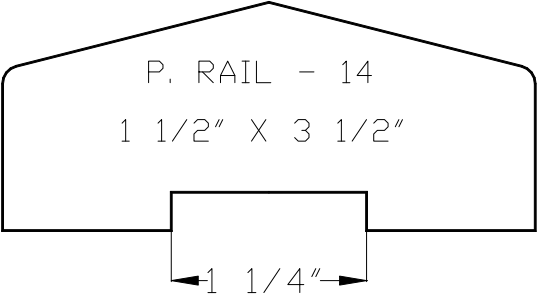

PAN CUSTOM MOULDING HAND RAILS 540-672-2090