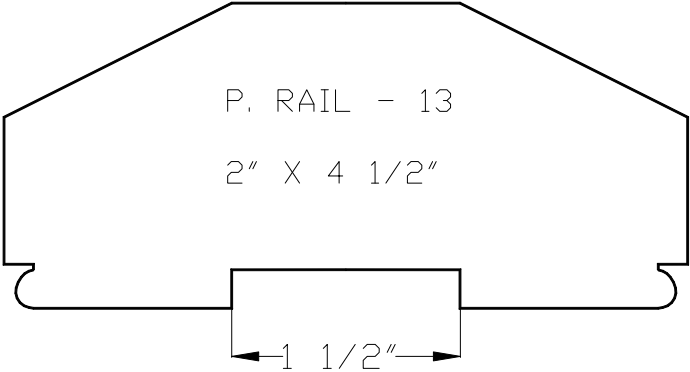

PAN CUSTOM MOULDING HAND RAILS 540-672-2090