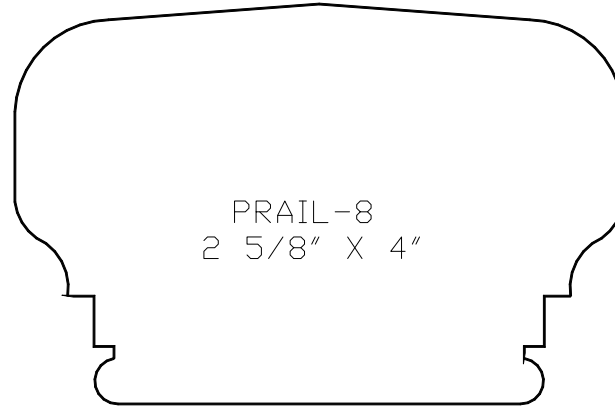

PAN CUSTOM MOULDING MISCELLANEOUS PROFILES 540-672-2090

PAN CUSTOM MOULDING HAND RAILS 540-672-2090

PAN CUSTOM MOULDING HAND RAILS 540-672-2090

FLEX. RAIL

FLEX. RAIL

PRAIL-8  
2 5/8" X 4"

PRAIL-9  
4" X 2"

PRAIL-10  
1 3/8" X 4 3/4"