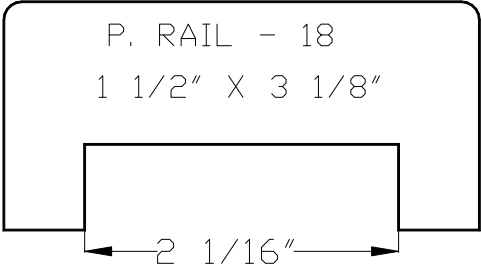

PAN CUSTOM MOULDING HAND RAILS 540-672-2090